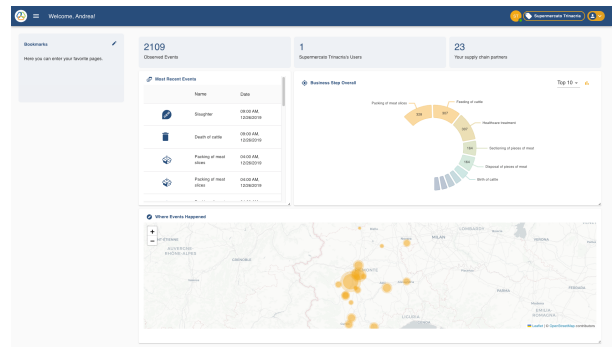

Wiseside srl

> Services

Software and Technologies

> Other key sectors

Fashion Luxury Design, ICT

> More about Wiseside srl

Wiseside is an innovative company in the field of Cloud-IoT services, supporting the Digital Transformation of complex ecosystems such as modern supply chains. The collaborative and interoperable solution created by the company, based on GS1 standards, offers complete and detailed visibility of processes, ensuring product traceability throughout the entire supply chain.

The company actively collaborates with various academies and research centers, particularly with the Links Foundation (Research Center of the Politecnico di Torino), to ensure innovative solutions. With a customer-centric approach and a constant commitment to digitally interpreting the actual needs of clients, Wiseside provides advanced services and systems based on evolved methods and technologies (A.I./Computational Intelligence) that offer a competitive and distinctive advantage.