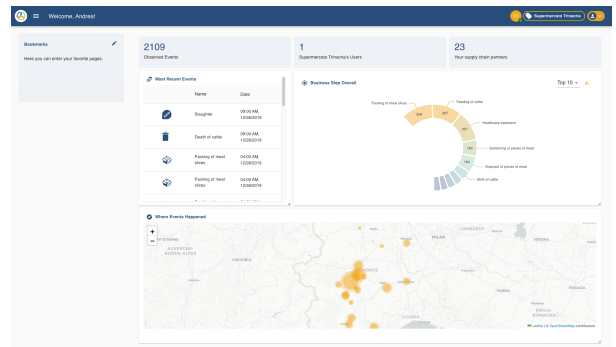

Wiseside srl

> Technologies

Artificial Intelligence / Blockchain & Web3 / Cloud solutions /
Cybersecurity / Data Management & CRM / ERP / IoT / Software
development

> Sectors

Agri-food / Energy and Environment / Healthcare & Wellness /
Industry, Logistics & Supply Chain / Infrastructure & Smart
Building / Mobility & Smart Cities / Other Sectors

> Other key sectors

Agri-food, Fashion Luxury Design

> More about Wiseside srl

Wiseside is an innovative company in the field of Cloud-IoT services, supporting the Digital Transformation of complex ecosystems such as modern supply chains. The collaborative and interoperable solution created by the company, based on GS1 standards, offers complete and detailed visibility of processes, ensuring product traceability throughout the entire supply chain.

The company actively collaborates with various academies and research centers, particularly with the Links Foundation (Research Center of the Politecnico di Torino), to ensure innovative solutions. With a customer-centric approach and a constant commitment to digitally interpreting the actual needs of clients, Wiseside provides advanced services and systems based on evolved methods and technologies (A.I./Computational Intelligence) that offer a competitive and distinctive advantage.